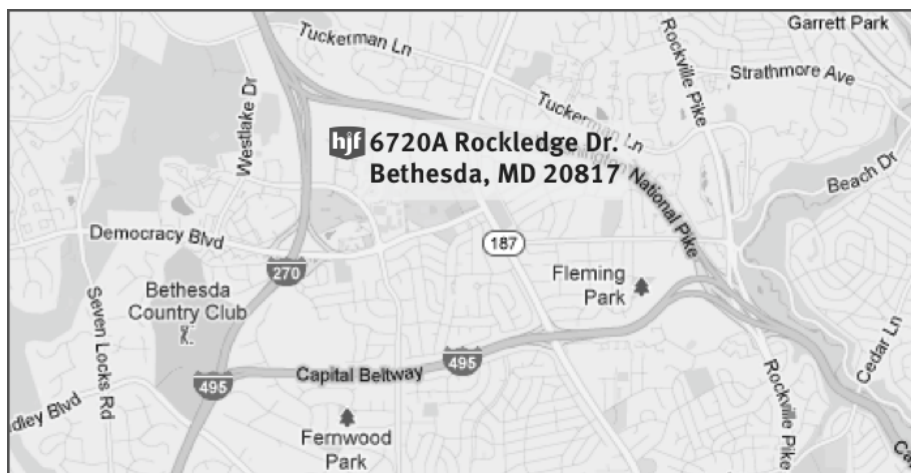

Parking Directions

When you arrive at the parking garage, enter through the daily lane and take a ticket. Park and bring your ticket with you, as you'll need a validation sticker to exit the garage.

Driving Directions

Please see the next page for detailed driving directions.

Directions to HJF Headquarters

Henry M. Jackson Foundation for the Advancement of Military Medicine
6720A Rockledge Drive, Suite 100
Bethesda, MD 20817

From I-495 and Points South and East:

- Merge onto I-270 Spur North via Exit 38 toward Rockville/Frederick; go 0.7 miles
- Take Democracy Boulevard exit, Exit 1; go 0.2 miles
- Take ramp toward MD-187/Old Georgetown Road; go 0.2 miles
- Merge onto Democracy Boulevard; go 0.2 miles
- Turn LEFT onto Fernwood Road; go 0.4 miles
- Turn RIGHT onto Rockledge Drive; go 0.5 miles
- Turn RIGHT at 6720C Rockledge Drive. (Office on left; parking garage on right.)

Metro/Ride On Bus

- Take the Metro Red line to Grosvenor-Strathmore Metro Station (located at 10300 Rockville Pike), then:
- Take Ride On Bus 96 toward Rock Spring Park or Montgomery Mall (Bus leaves Grovesnor as early as 6:40 a.m. and from Rockledge back to Grovesnor as late as 4:05 p.m. Monday-Friday)
- Arrive at 6800 Rockledge Drive (Martin Marietta)
- Walk 0.13 miles east to 6720A Rockledge Drive.